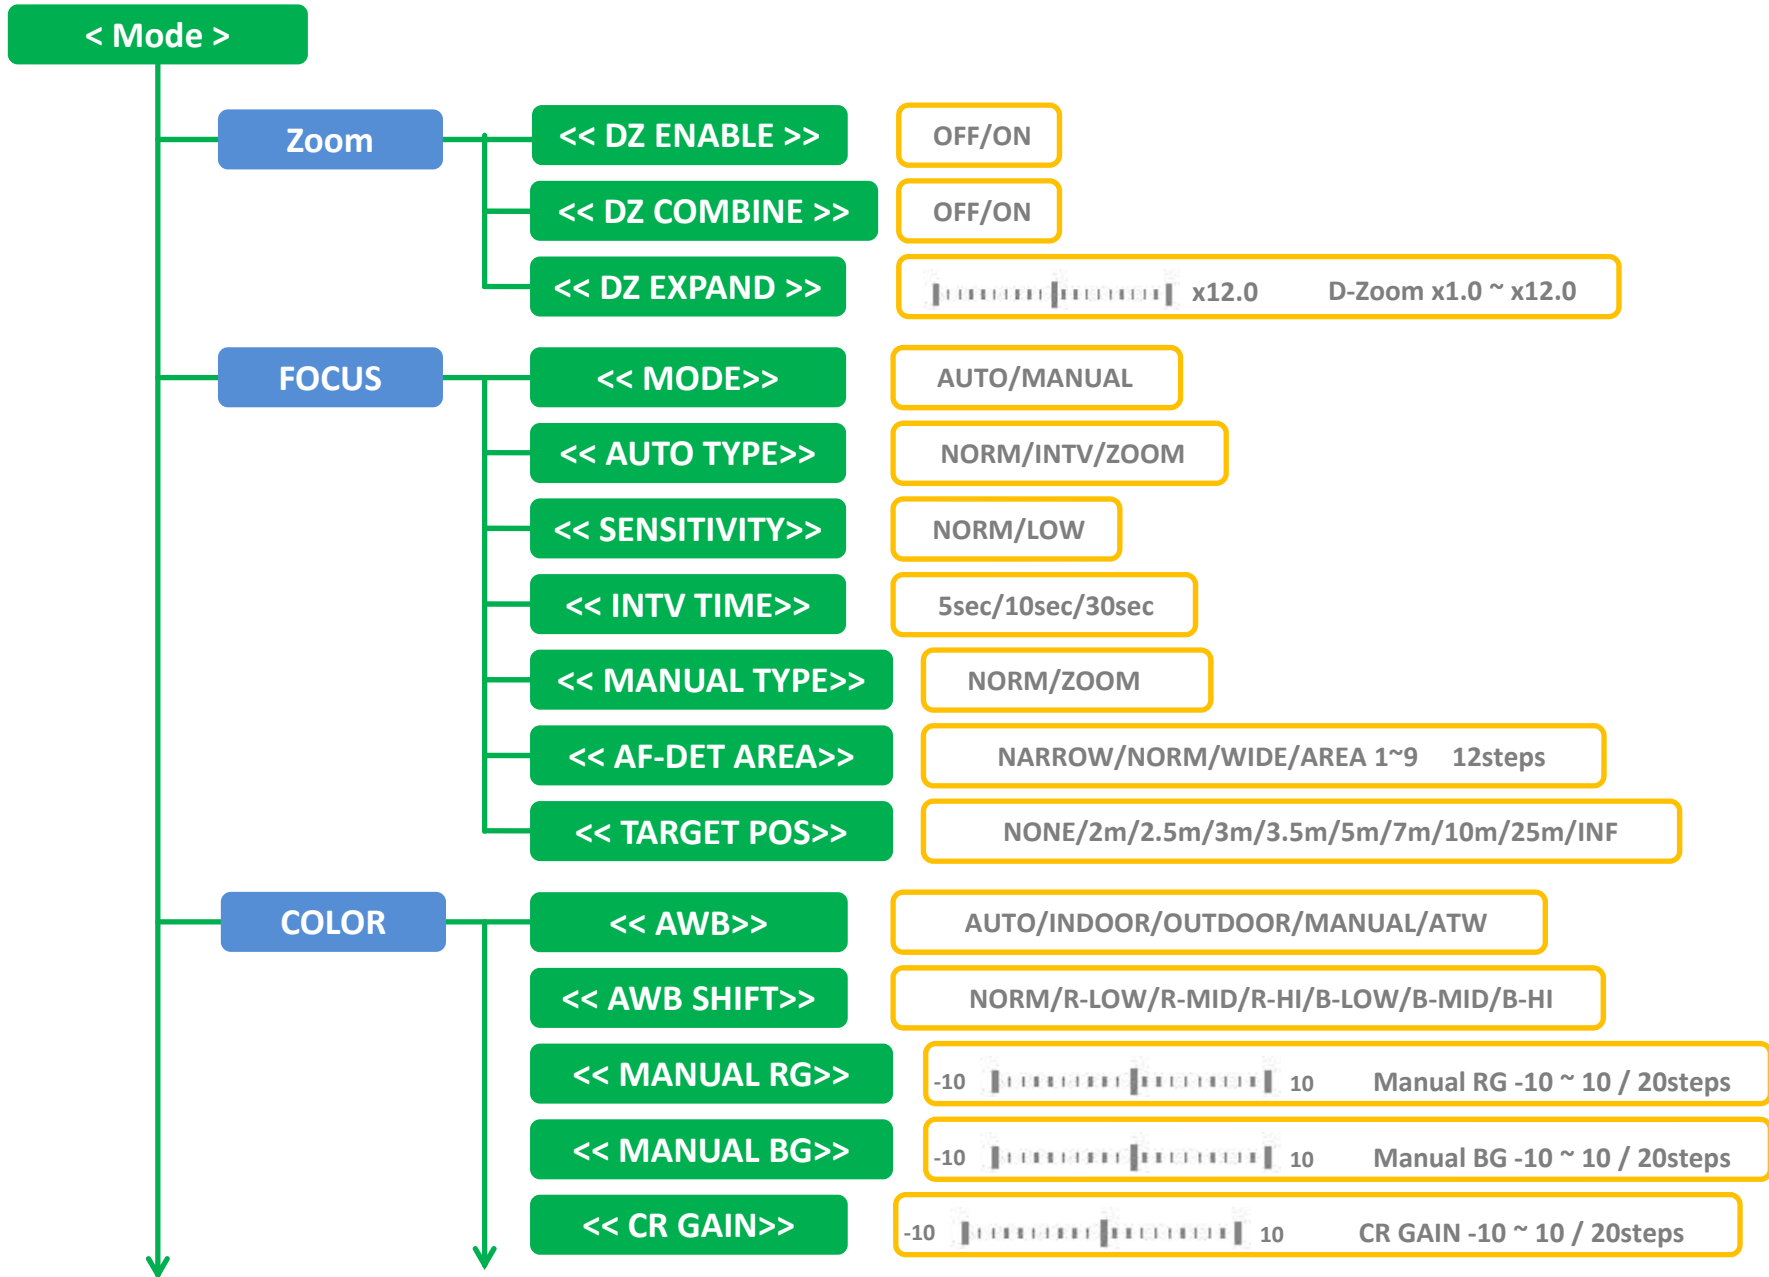

PHD-02X Full HD camera
Menu Tree

MODE

COLOR

AUTO EXPOSURE

<< CB GAIN >>

-10 | | | | | | | | | | | | | | | | | | | | 10 CR GAIN -10 ~ 10 / 20steps

<< MODE >>

AUTO/MANUAL/SHUT-P/IRIS-P

<< RESPONSE >>

SLOW/NORM/FAST

<< AUTO-DET AREA >>

NARROW/NORM/WIDE/AREA 1~9 12steps

<< AUTO-SLOW >>

1/2, 1/4, 1/8, 1/15, 1/30, OFF AUTO-SLOW 6steps

< ALARM >

MODE

MASK SELECT

MASK A ~ MASK H MASK SELECT : 8 points selectable

MASK ON/OFF

OFF/ON

< OTHERS >

WDR MODE

OFF/ON

COLOR BAR

OFF/ON

COM MENU

OFF/ON — ON

COM SPEED

9600/19200/38400

CMD TYPE

VISCA/PELCO-D/NONE

COM TYPE