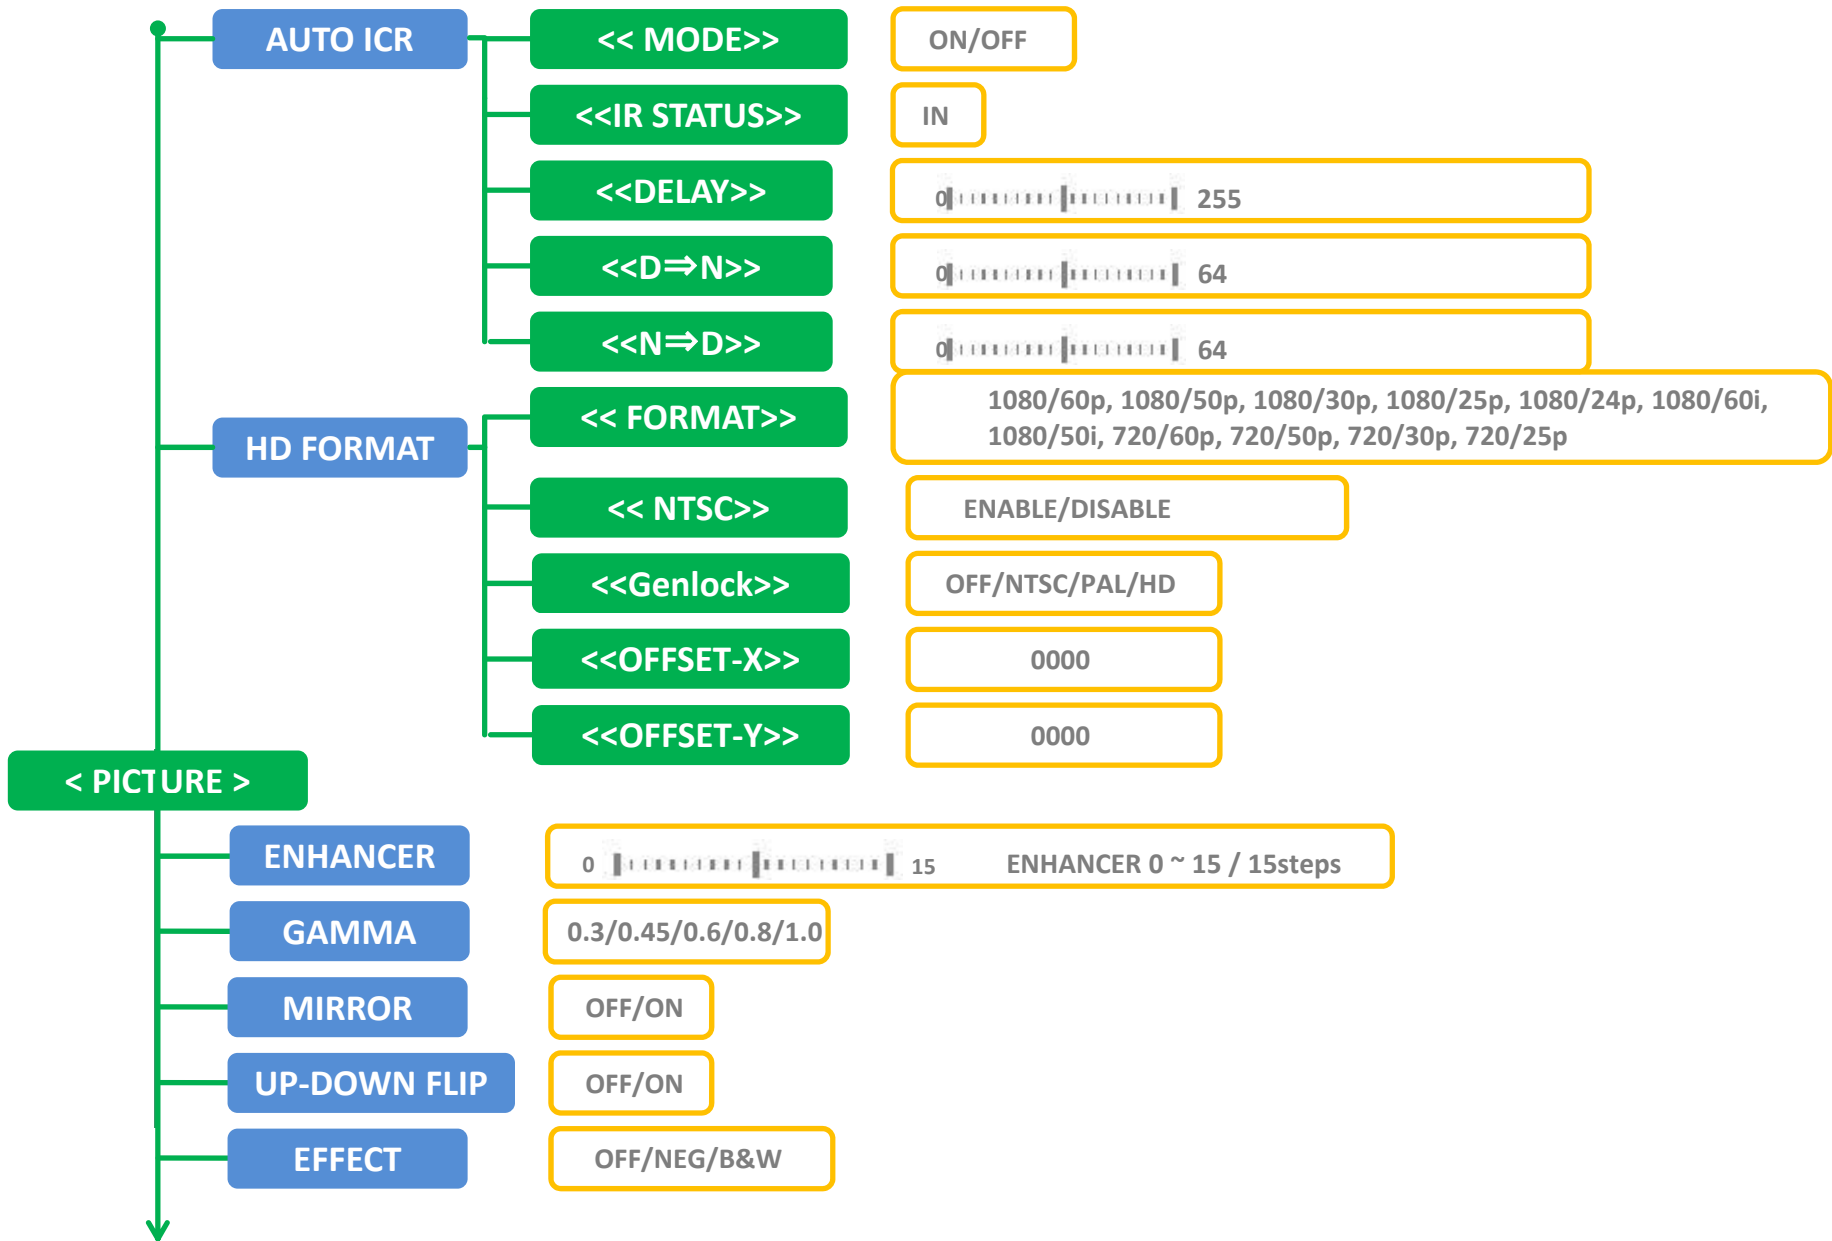

<< RESPONSE >>

SLOW/NORM/FAST

<< AUTO-DET AREA >>

NARROW/NORM/WIDE/AREA 1~9 12steps

<< AUTO-SLOW >>

1/2, 1/4, 1/8, 1/15, 1/30, OFF AUTO-SLOW 6steps

< ALARM >

MODE

AF-TYPE/AF-TYPE2/AE-TYPE/AE-TYPE2/AEAF-TYPE/DAY NIGHT

START

OFF/ON

DAY LEVEL

0 [progress bar] 250 Default setting : 180

< PRIVACY MASK >

NIGHT LEVEL

0 [progress bar] 255 Default setting : 80

MASK SELECT

MASK A ~ MASK H MASK SELECT : 8 points selectable

MASK ON/OFF

OFF/ON

< OTHERS >

WDR MODE

OFF/ON

COLOR BAR

OFF/ON

COM MENU

OFF/ON — ON

COM SPEED

9600/19200/38400

CMD TYPE

VISCA/PELCO-D/NONE

COM TYPE